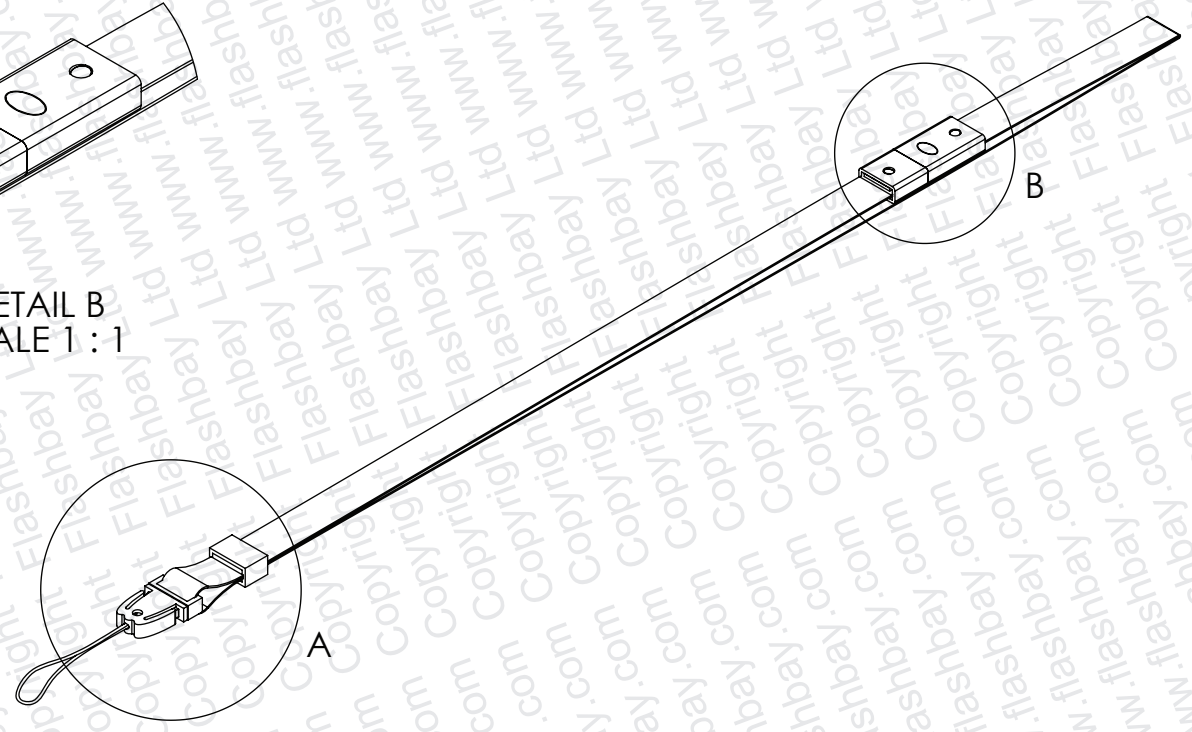

DETAIL A
SCALE 1:1

DETAIL B
SCALE 1:1

PRODUCT
Printed Neckstrap

CODE
PNS

DIMENSIONS
mm