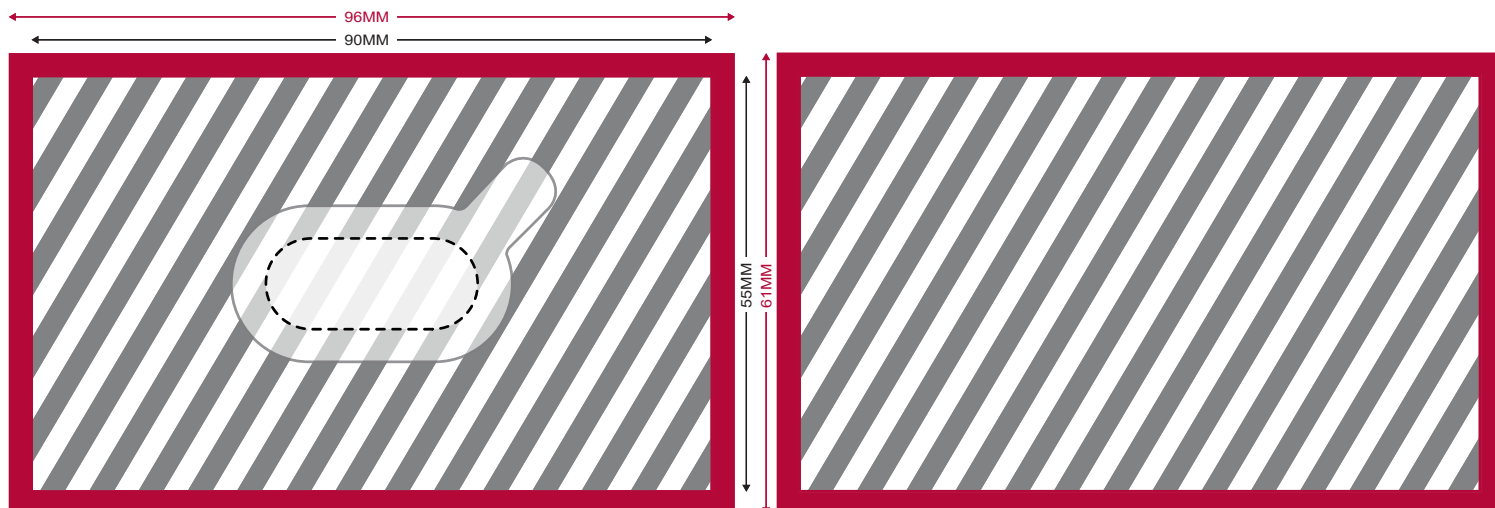

Default Artwork

Front

Back

Your Artwork

3mm - Bleed Area

Branding Area

Webcam Cover

Printing Specifications:

CMYK colour mode

Vector files preferably (ai/eps/svg/cdr)

> 300dpi for rasters