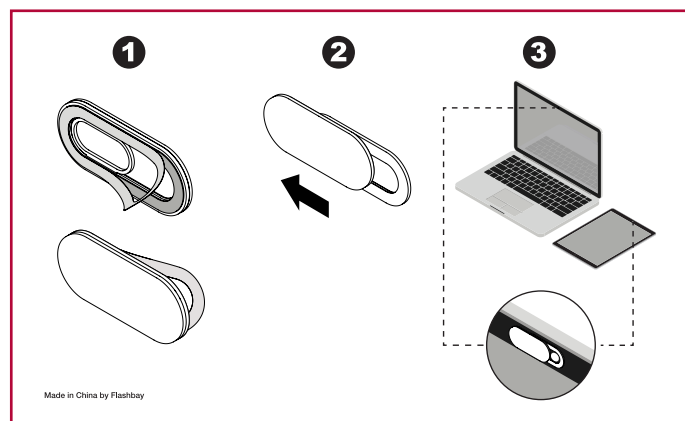

Default Artwork

Front

Back

Your Artwork

3mm - Bleed Area

Branding Area

Webcam Cover

Printing Specifications: